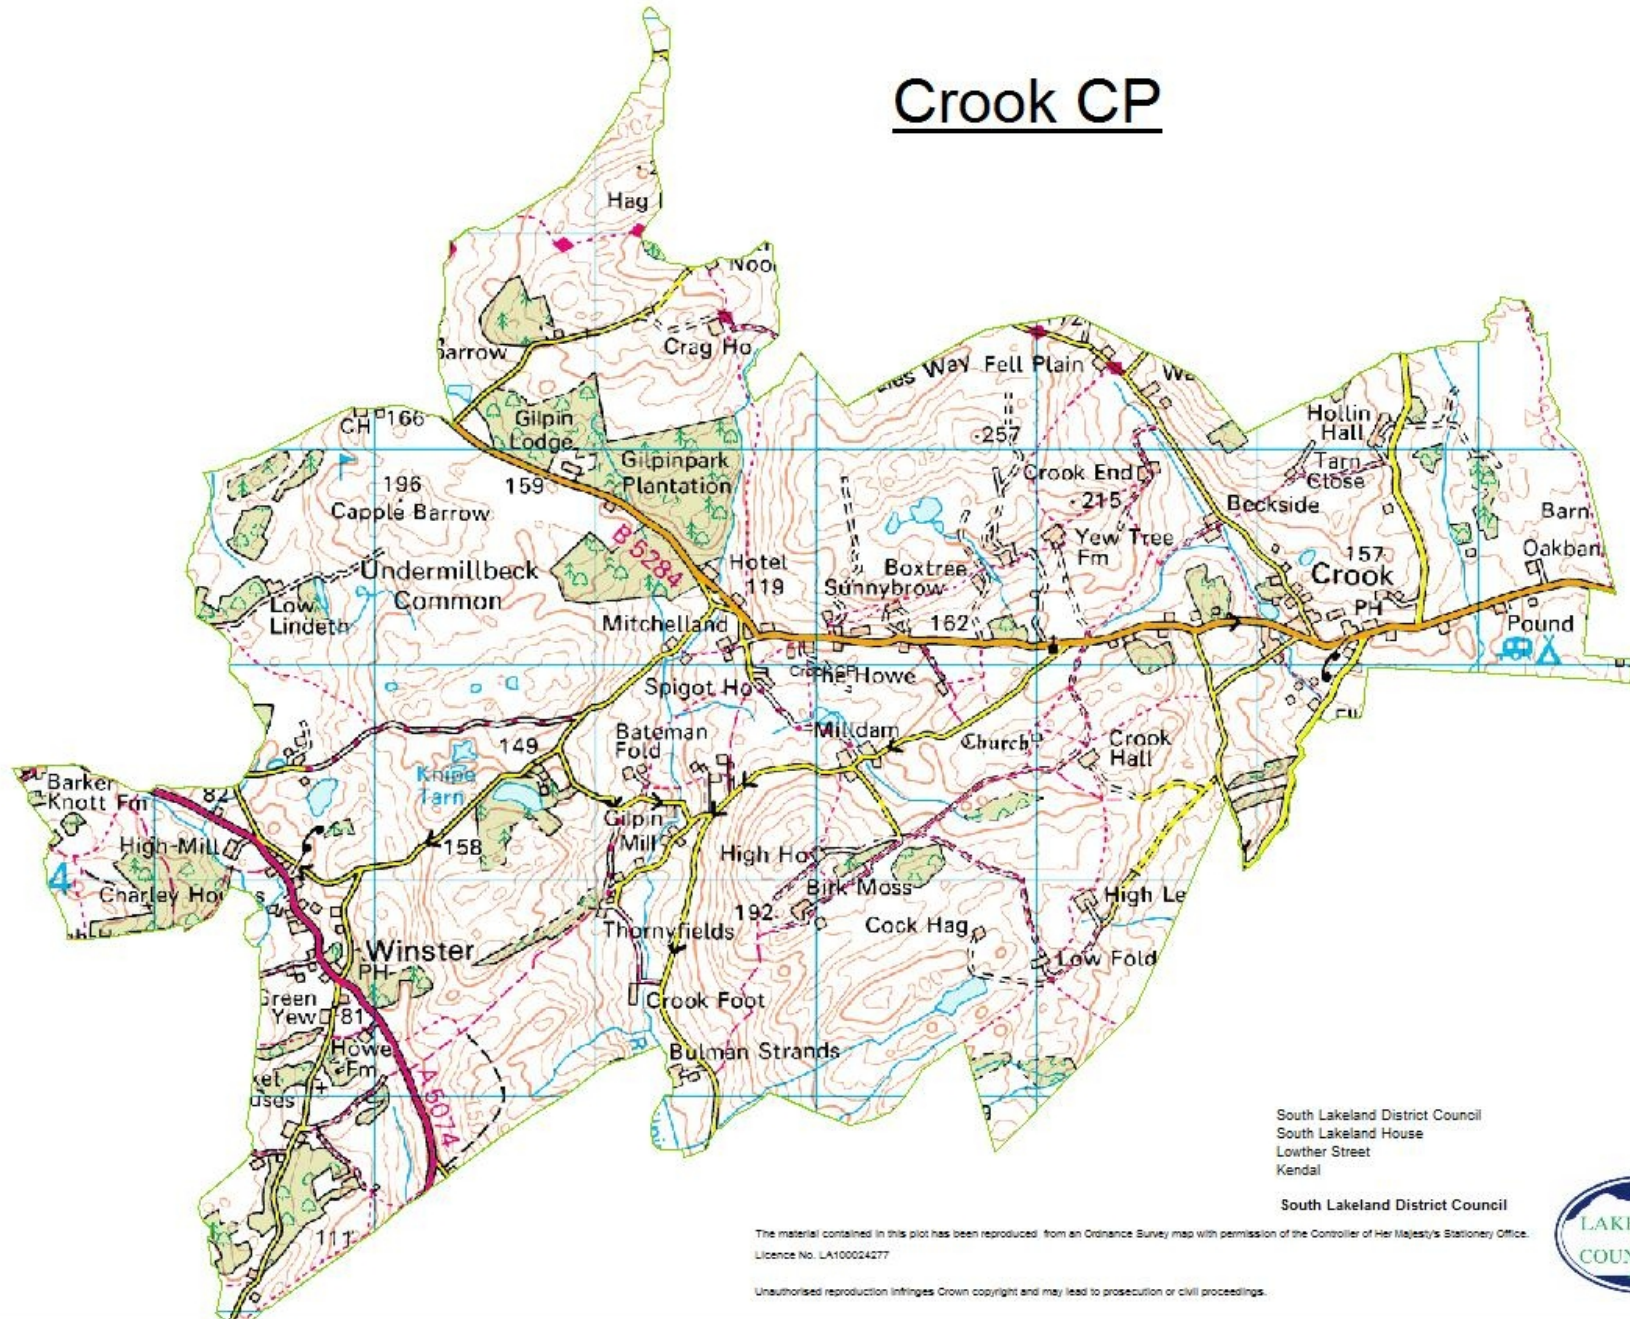

# Crook CP

South Lakeland District Council  
South Lakeland House  
Lowther Street  
Kendal

**South Lakeland District Council**

The material contained in this plot has been reproduced from an Ordnance Survey map with permission of the Controller of Her Majesty's Stationery Office.  
Licence No. LA100024277

# Crook CP

South Lakeland District Council  
South Lakeland House  
Lowther Street  
Kendal

South Lakeland District Council

The material contained in this plot has been reproduced from an Ordnance Survey map with permission of the Controller of Her Majesty's Stationery Office.  
Licence No. LA100024277